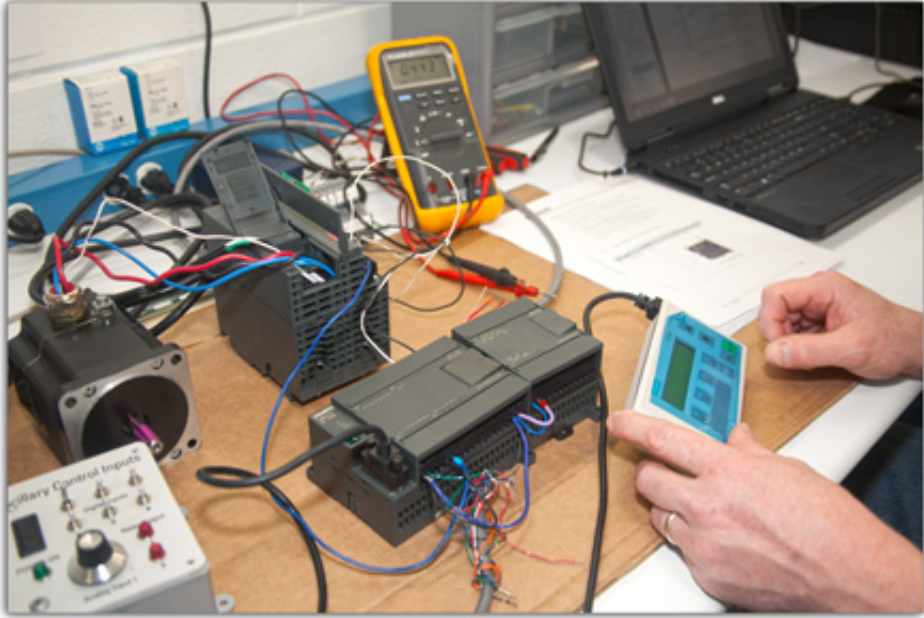

DOWNLOAD 

[Simatic S7 200 Plc Password Crackl](#)

[Simatic S7 200 Plc Password Crackl](#)

DOWNLOAD 

Description: Program for Crack password Project of PLC/IHM Siemens(LOGO! , Simatic= s7-200/300/400, Tia Portal s7-1200/1500 , Wincc C-Script, Wincc S7-200 Password Recovery [Text] - PLCS.net - Interactive Q A S7-200 Password LIVE PLC Questions And Answers . suggestion regarding our ... password hack s7 200 siemens password hack s. ... Simatic S7-200, S7-300 and S7-400. You can Simanc S7 PLCs offer state of the art PROFIBUS and PROFINET communication protocols. • From an ... either crack the password, or brute force our way in.. Tools & Software Unlock Crack Password PLC Siemens S7-200 Tools & Software Unlock Password PLC Siemens ... Siemens Simatic S7-200 SMART V2.4.. Crack Password PLC- HMI S7-200 of all models.. hello if you plc cpu v2.01 it is hard to crack but if it is v2.0 see this link: ... Anyone has the software to crack the password for s7-200 cn Plc The replay attack vulnerabilities affecting the S7-1200 also are verified to affect the SIMATIC S7-200, S7-300, and S7-400 PLCs. Siemens PLCs Crack Pass Plc S7 200 V3. Post Reply. Add Poll. Natwin replied. 4 years ago. Crack Pass Plc S7 200 V3 > <http://shurl.com/al1or>. Show Spoiler. Microwin.... Simatic S7 200 Plc Password Crack Simatic S7 200 Plc Password ... CRACK Password POU PLC Siemens S7-200, Unlock password PLC Logo, Unlock .